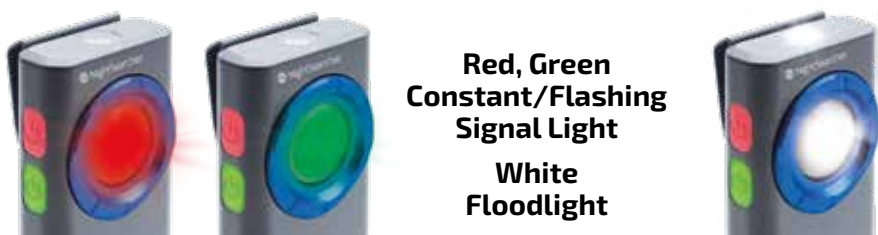

GuardStar-X

Rechargeable Slim Inspection and Signal Light

Specification	
	900 Lumens
	50m Beam
	1.5 - 28 Hours Runtime
MODES	Torch White Work light Red, Flashing Work Light Green, Flashing Work Light
	3.7V 2200mAh Li-ion
	3 Hours Charging time
	IPX4 Rated
	115 x 46 x 26mm
	147g
CODE	NSGUARDSTAR-X

Supplied with Type C USB charging cable

- 900 LUMENS**
- 50m BEAM**
- 28hrs RUNTIME**
- IPX4 RATED**
- Li-ion BATTERY**
- Type-C USB**
- IK07 RATED**
- Magnetic BASE/BACK**

- » Compact handheld light
- » All functions can be activated with just one hand
- » White spot and flood light
- » Rechargeable Lithium battery
- » Tough robust aluminium construction

Features

Red, Green
Constant/Flashing
Signal Light

White
Floodlight

Pocket/ belt clip

Magnetic back and base

Narrow torch beam

Optional accessories

UK or EU adaptor: CH-USB-UK/EU
12/24V: CHIC3.7-LI-ION