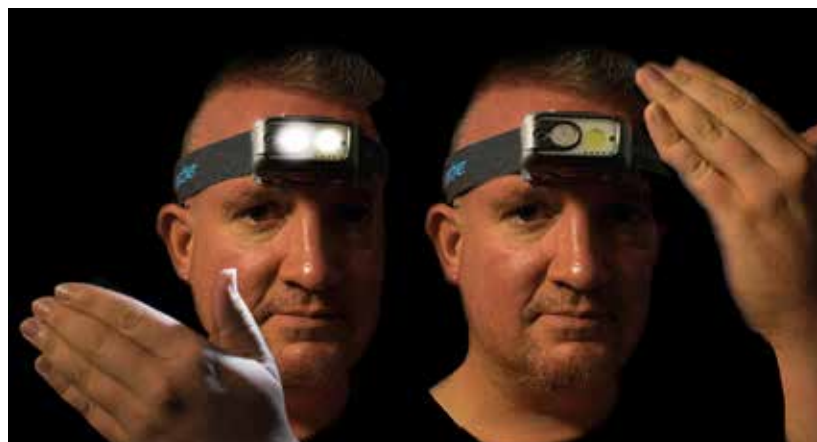

YouTube

Scan for multi-language information