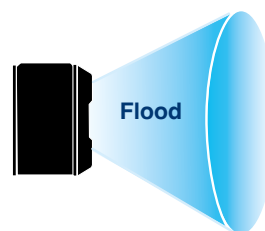

LightWave 520R

Rechargeable, Spot and Flood beam with On/Off Wave Sensor

-  520lm
-  140m Beam
-  2.5 to 5hrs
-  IP44

- Wide flood beam
- 180° beam angle adjustment
- Adjustable non-slip head straps
- Diffused shadow and glare-free lens
- Battery status indicator
- Quick 3 hours recharge
- Perfect for hands-free operation

	520 Lumens
	Up to 140m beam
	2.5 to 5hrs runtime
MODE	Spot + Flood Flood Spot
	3.7V 1800mAh, 7Wh
	3hrs charging time
	IP44 IK08
	65 x 40 x 47mm
	96g
CODE	NSHTLIGHTWAVE520

ON/OFF
Wave Sensor

2 Ways to turn ON+OFF:
Manual switch or Wave.