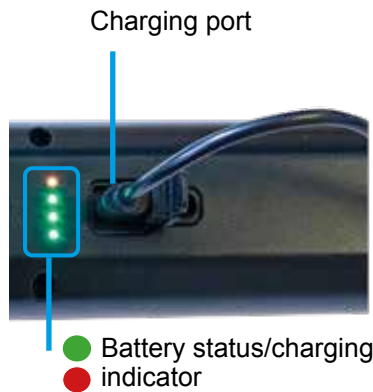

Supplied with:
Fast charging type C USB cable

Dimmable dial: Turn the dial clockwise to turn the light on, rotate the dial to your preferred brightness.

NightSearcher Limited
Unit 4 Applied House, Fitzherbert
Spur, Farlington, Portsmouth,
Hampshire, PO6 1TT, UK
T: +44 (0)23 9238 9774
E: sales@nightsearcher.co.uk