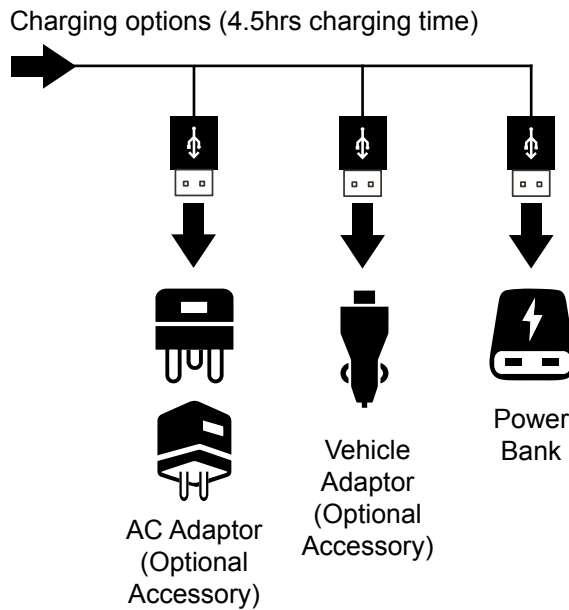

Supplied with:
Fast charging type C USB cable

Dimmable dial: Turn the dial clockwise to turn the light on, rotate the dial to your preferred brightness.

NightSearcher Limited
Unit 4 Applied House, Fitzherbert
Spur, Farlington, Portsmouth,
Hampshire, PO6 1TT, UK
T: +44 (0)23 9238 9774
E: sales@nightsearcher.co.uk