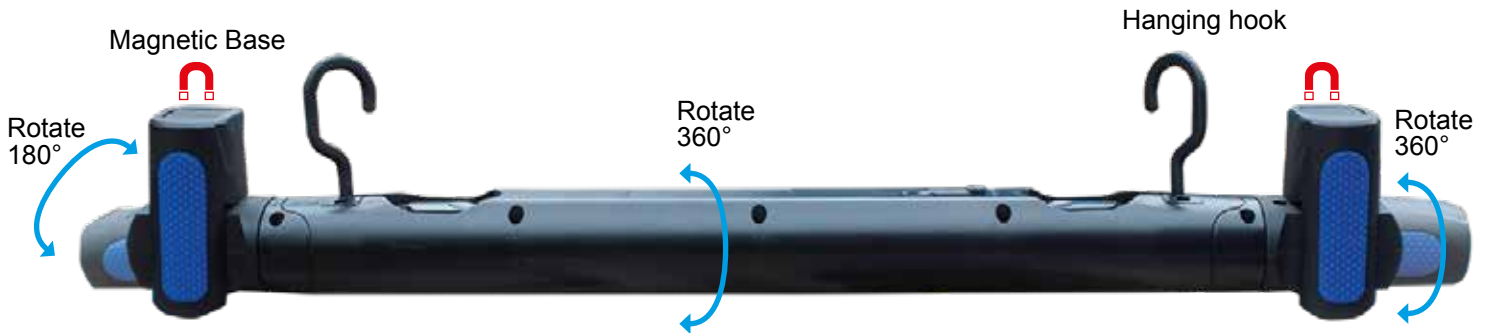

Supplied with:
Fast charging type C USB cable

Dimmable dial: Turn the dial clockwise to turn the light on, rotate the dial to your preferred brightness.

NightSearcher Limited
Unit 4 Applied House, Fitzherbert
Spur, Farlington, Portsmouth,
Hampshire, PO6 1TT, UK
T: +44 (0)23 9238 9774
E: sales@nightsearcher.co.uk

Product weight	480g (with batteries)
Product size	520x41x47mm
NS Part No.	NSI-SPECTORUBL