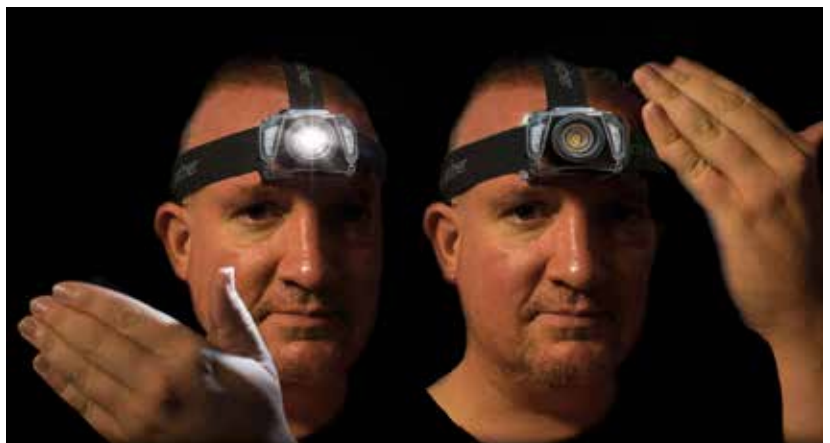

LightWave 700R

Rechargeable, Zoom Spot and Flood beam with On/Off Wave Sensor

Hybrid Head Torch

Can be used with the (supplied) Lithium battery pack or 3 x AAA Alkaline batteries

OR

-  700lm
-  200m Beam
-  2.5 to 22hrs
-  IP64

- Zoom Spot-to-Flood beam
- Wave ON/OFF sensor
- Warm white side lights
- Quick 2.5hrs Recharge time
- Adjustable non-slip head straps
- Removable battery pack with charging indicator
- 90° Beam Angle Adjustment

2 Ways to turn ON+OFF:
Manual switch or Wave.

Ideal when hands are dirty, wearing gloves, fishing or climbing

Scan for multi-language information