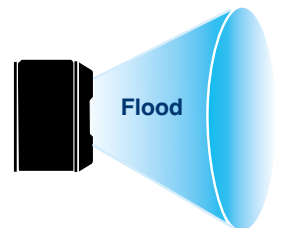

LightWave 700R

Rechargeable, Zoom Spot and Flood beam with On/Off Wave Sensor

Hybrid Head Torch

Can be used with the (supplied) Lithium battery pack or 3 x AAA Alkaline batteries

OR

-  700lm
-  200m Beam
-  2.5 to 22hrs
-  IP64

- Zoom Spot-to-Flood beam
- Wave ON/OFF sensor
- Warm white side lights
- Quick 2.5hrs Recharge time
- Adjustable non-slip head straps
- Removable battery pack with charging indicator
- 90° Beam Angle Adjustment

	700 Lumens
	Up to 2000m beam
	2.5 to 22hrs runtime
MODE	White: High Medium Low Warm White: Constant Flashing
	3.7V 800mAh, 7Wh
	2.5hrs charging time
	IP64
	77 x 47 x 49mm
	120g
CODE	NSHTLIGHTWAVE700R

2 Ways to turn ON+OFF:
Manual switch or Wave.

Ideal when hands are dirty, wearing gloves, fishing or climbing

Scan for multi-language information