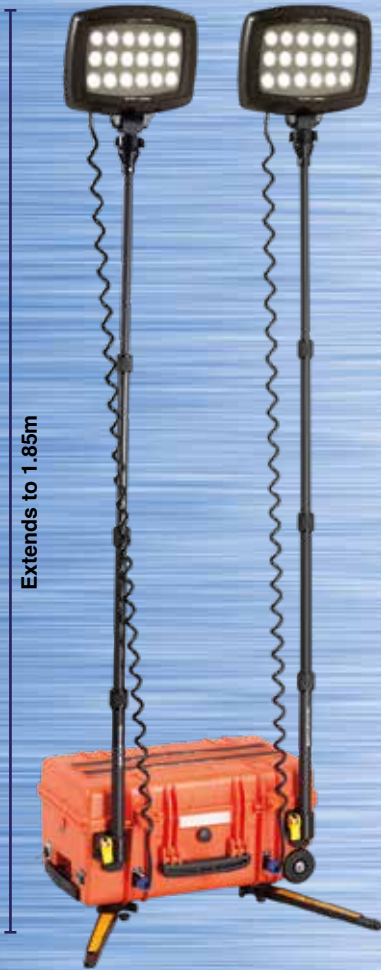

Solaris Duo 40K

High-Power Rechargeable Portable Lighting System with Dual Light Heads

Extends to 1.85m

- 40,000lm
- 100m Beam
- 3 to 24hrs
- IP54/67

- Fast-deployment, all fits in one case
- 2 telescopic extension poles reaching up to 1.85m
- Built-in stability legs for use on uneven ground
- Housed in highly robust IP67 polypropylene case
- Replacement for generator powered lights
- Portable, sturdy and stackable
- Swivel and tilting light head

	40,000 Lumens
	Up to 100m beam
	3 to 24hrs runtime
MODE	High Medium Low Eco
	51Ah, 755Wh, Li-ion
	7hrs charging time
	IP54, IP67 case
	280 x 380 x 570mm
	19.7kg
CODE	NSSOLARISDUO20K-LI-ION-50 Cat no: 0111/112259

Supplied with AC mains charger

Optional Accessories:

- Solar panel charger: SPSOLARPANEL
- Vehicle charger: CHIC16.8V4A-12/30V
- Mains charger: CH16.8-8A-LI-ION

Scan for multi-language information