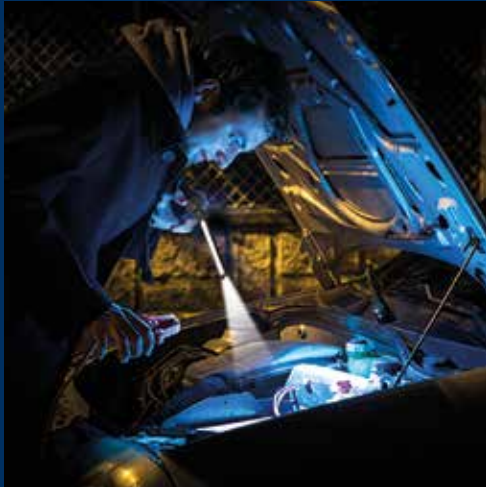

Tri-Spector

**600
LUMENS**

**UP TO 10H
RUNTIME**

**45m
BEAM**

**IP44
RATED**

 **Flexible light: 80 Lumens**
Flashlight: 10-300 Lumens
Slimline Work light: 600 Lumens
Torch: 100 Lumens

 **3.7V 2600mAh, 10Wh, Li-ion**

Adaptable and workshop ready, the Tri-Spector combines torch, slimline, and spot-to-flood heads in one rechargeable kit. Delivering up to 600 lumens of targeted light for any inspection task.

- Three interchangeable heads: torch, slimline COB, and adjustable beam flashlight
- Quick-release mechanism for fast switching between light types
- 360° rotating base with magnetic mount and hanging hook for hands-free use
- USB-C rechargeable with power bank functionality
- Supplied in a durable carry case with chemical and impact-resistant build