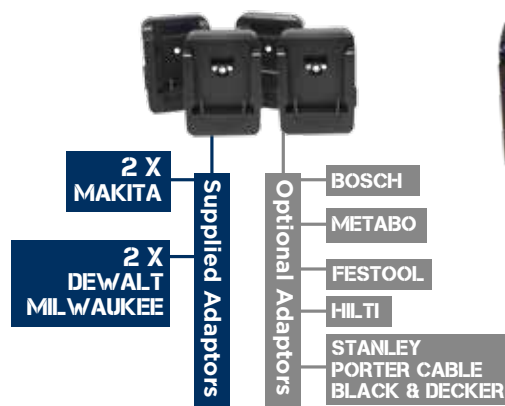

TwinStar Connect

Multi-Angled Twin Head Light, With Power Tool Battery Adapters

LIGHTING

Removable Light head

Compact folding design

Extends to 1.6m

Supplied with
4 x power tool
battery adaptors:
2 x MAKITA
2 x DEWALT / MILWAUKEE

	Specification
	12,000 Lumens
	50m Beam
	1 - 8 Hours Runtime (5Ah 18V battery)
MODES	High Medium Low
	Power Tool battery (Not supplied)
	Dependant on battery charging time
	IP54 Rated
	475 x 170 x 140mm
	Light: 1.8kg Tripod: 2.1kg
CODE	NSTWINSTARC

Supplied with 4 power tool connectors
2 x MAKITA + 2 x DEWALT/MILWAUKEE
and 1.6m Tripod.

12,000 LUMENS
50m BEAM
8hrs RUNTIME
IP54 RATED

- » Accepts batteries from 10 leading power tool brands
- » Quick and easy to setup
- » 2 x Power/ Light mode switch, to turn on 1 or both light heads
- » Removable light head, with supplied quick release tripod
- » Multi-angled light heads
- » 5000K Daylight illumination
- » Carry handle

5 YEAR WARRANTY*

Features

Connects to 10 brands of 18V power tool batteries

Optional carry bag: SPTWINSTARBAG

Optional accessories

Power tool adaptor (18-21V batteries):
 SPCONNECT-AD-2: Stanley / Porter Cable / Black + Decker
 SPCONNECT-AD-4: BOSCH | SPCONNECT-AD-A: METABO
 SPCONNECT-AD-B: FESTOOL | SPCONNECT-AD-C: HILTI