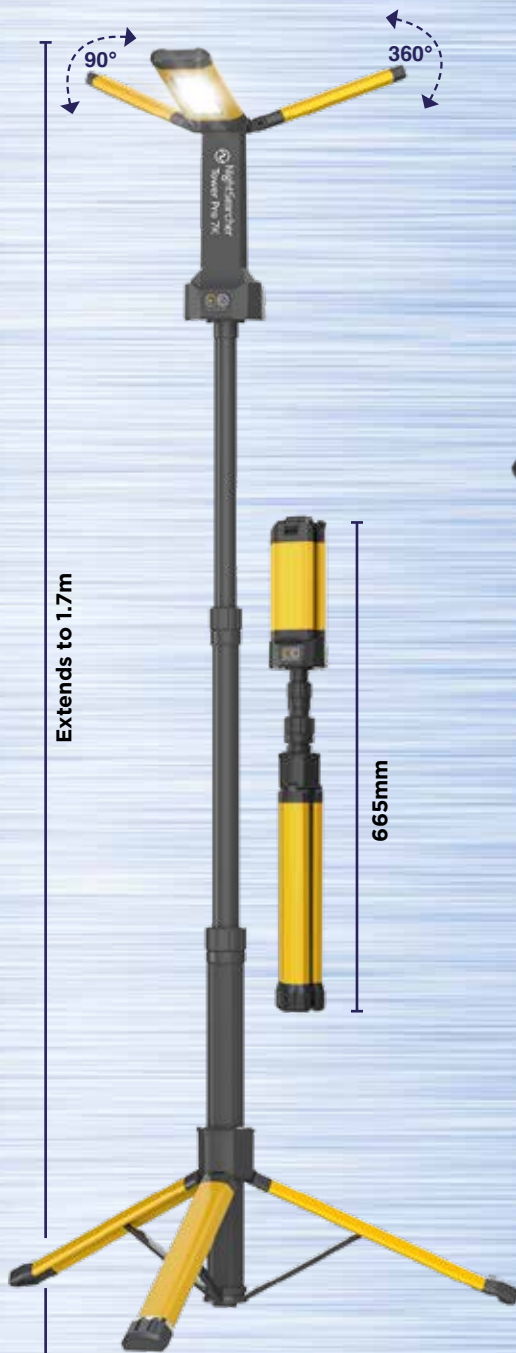

# Tower Pro Range

Collapsible Hybrid-Powered Floodlight, Rechargeable + AC Powered

## Tower Pro 2K + 7K

### Tower Pro 2K

- 2,000lm
- 30m Beam
- 2 to 8.5hrs

### New Tower Pro 7K

- 7,000lm
- 95m Beam
- 1.5 to 5hrs

Work light

Detachable light head:

- Hanging hook
- Magnetic Base

4 models available:

	Tower Pro 2K	Tower Pro 5K	New Tower Pro 7K	New Tower Pro 10K
	2,000lm	5,000lm	7,000lm	10,000lm
	Up to 30m beam	Up to 90m beam	Up to 95m beam	Up to 110m beam
	2 to 8.5hrs runtime	1 to 5hrs runtime	1.5 to 5hrs runtime	1.5 to 5hrs runtime
<b>MODE</b>	High   Medium   Low			
	3.7V 4000mAh 15Wh, Li-ion	7.4V 4000mAh 30Wh, Li-ion	7.4V 4000mAh 30Wh, Li-ion	14.4V 4000mAh 58Wh, Li-ion
	4hrs charging time	6hrs charging time	6hrs charging time	4.5hrs charging time
	IP x 4   IK07	IP x 4   IK07	IP54   IK07	IP54   IK07
	95 x 100 x 1700mm Folded: 80 x 665mm	160 x 122 x 2000mm Folded: 122 x 160 x 890mm	95 x 100 x 1700mm Folded: 80 x 665mm	150 x 150 x 2200mm Folded: 150 x 647mm
	1.8kg	4.5kg	3.5kg	5.49kg
<b>CODE</b>	NSTOWERPRO-2K	NSTOWERPRO-5K	NSTOWERPRO-7K	NSTOWERPRO-10K