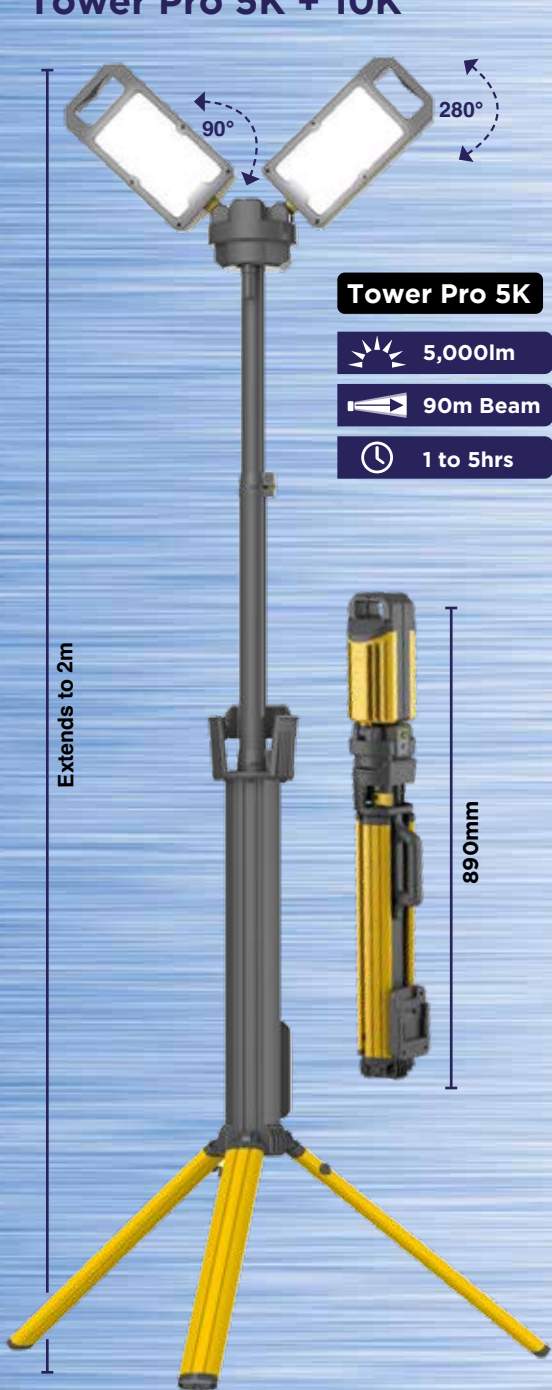

### Tower Pro 2K

- 2,000lm
- 30m Beam
- 2 to 8.5hrs

### New Tower Pro 7K

- 7,000lm
- 95m Beam
- 1.5 to 5hrs

Work light

Detachable light head:

- Hanging hook
- Magnetic Base

4 models available:

	Tower Pro 2K	Tower Pro 5K	New Tower Pro 7K	New Tower Pro 10K
	2,000lm	5,000lm	7,000lm	10,000lm
	Up to 30m beam	Up to 90m beam	Up to 95m beam	Up to 110m beam
	2 to 8.5hrs runtime	1 to 5hrs runtime	1.5 to 5hrs runtime	1.5 to 5hrs runtime
<b>MODE</b>	High   Medium   Low			
	3.7V 4000mAh 15Wh, Li-ion	7.4V 4000mAh 30Wh, Li-ion	7.4V 4000mAh 30Wh, Li-ion	14.4V 4000mAh 58Wh, Li-ion
	4hrs charging time	6hrs charging time	6hrs charging time	4.5hrs charging time
	IP x 4   IK07	IP x 4   IK07	IP54   IK07	IP54   IK07
	95 x 100 x 1700mm Folded: 80 x 665mm	160 x 122 x 2000mm Folded: 122 x 160 x 890mm	95 x 100 x 1700mm Folded: 80 x 665mm	150 x 150 x 2200mm Folded: 150 x 647mm
	1.8kg	4.5kg	3.5kg	5.49kg
<b>CODE</b>	NSTOWERPRO-2K	NSTOWERPRO-5K	NSTOWERPRO-7K	NSTOWERPRO-10K

### Tower Pro 5K

- 5,000lm
- 90m Beam
- 1 to 5hrs

### New Tower Pro 10K

- 10,000lm
- 110m Beam
- 1.5 to 5hrs

- Portable, collapsible design, quick and easy to setup
- Multi-angle rotational lights
- Can be powered direct from AC mains (medium mode only)
- Robust housing
- Switch & brightness control panel
- Warm white and cool white light modes
- Battery charging indicator
- Supplied with carry case