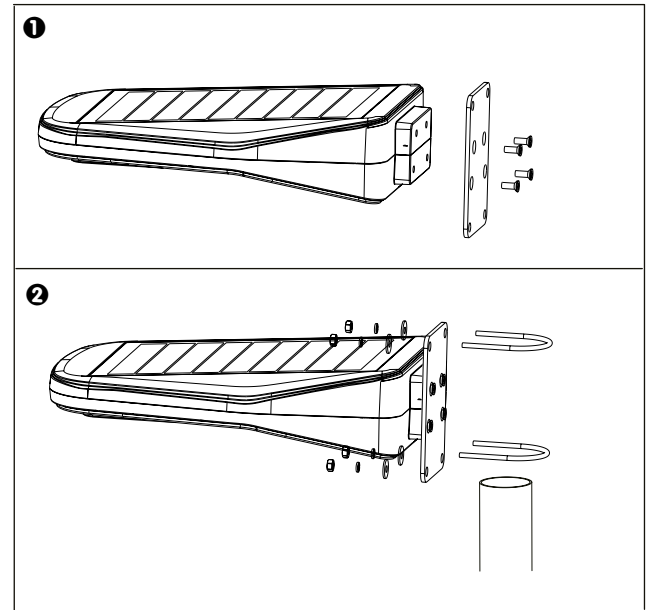

Supplied with:
1 x Solar floodlight
2 x U shaped brackets
1 x Remote control
(batteries not included)
- Fixings

Find a sunny location to install the floodlight.

2 installation methods:

A. Wall Mounted:

- ❶ Align the mounting bracket with the screws and tighten the screws.
- ❷ Drill 4 holes in wall and install using expansion screws.

B. Straight pole:

- ❶ Align the mounting bracket with the screws and tighten the screws.
- ❷ Use the U-shaped brackets to fix the lamp on the pole.
- ❸ The poles diameter should be $\Phi 60\text{mm}$.

Operating the floodlight: