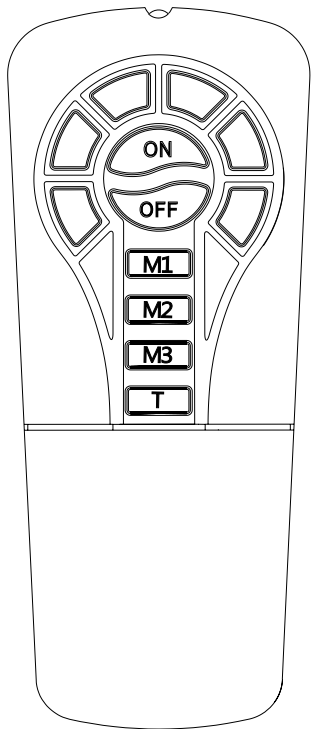

Supplied with:
1 x Solar floodlight
2 x U shaped brackets
1 x Remote control
(batteries not included)
- Fixings

Find a sunny location to install the floodlight.

2 installation methods:

A. Wall Mounted:

- ❶ Align the mounting bracket with the screws and tighten the screws.
- ❷ Drill 4 holes in wall and install using expansion screws.

B. Straight pole:

- ❶ Align the mounting bracket with the screws and tighten the screws.
- ❷ Use the U-shaped brackets to fix the lamp on the pole.
- ❸ The poles diameter should be $\Phi 60\text{mm}$.

Operating the floodlight:

- ❶ Press the On/OFF button for 1.5 seconds
- ❷ The battery indicator will show the battery status:
Green = >70%
Orange = 30-70%
Red = <30%

Operating the floodlight:

Insert 2 x AAA batteries (not supplied).