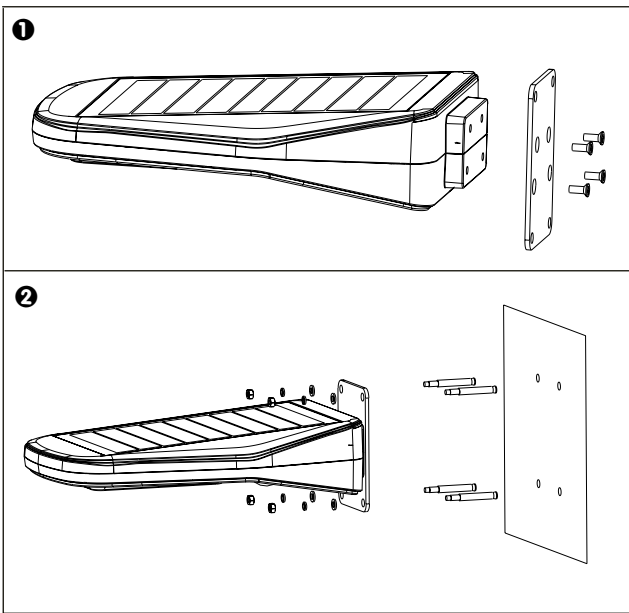

Supplied with:
1 x Solar floodlight
2 x U shaped brackets
1 x Remote control
(batteries not included)
- Fixings

Find a sunny location to install the floodlight.

2 installation methods:

A. Wall Mounted:

- ❶ Align the mounting bracket with the screws and tighten the screws.
- ❷ Drill 4 holes in wall and install using expansion screws.

B. Straight pole:

- ❶ Align the mounting bracket with the screws and tighten the screws.
- ❷ Use the U-shaped brackets to fix the lamp on the pole.
- ❸ The poles diameter should be $\Phi 60\text{mm}$.

Operating the floodlight: