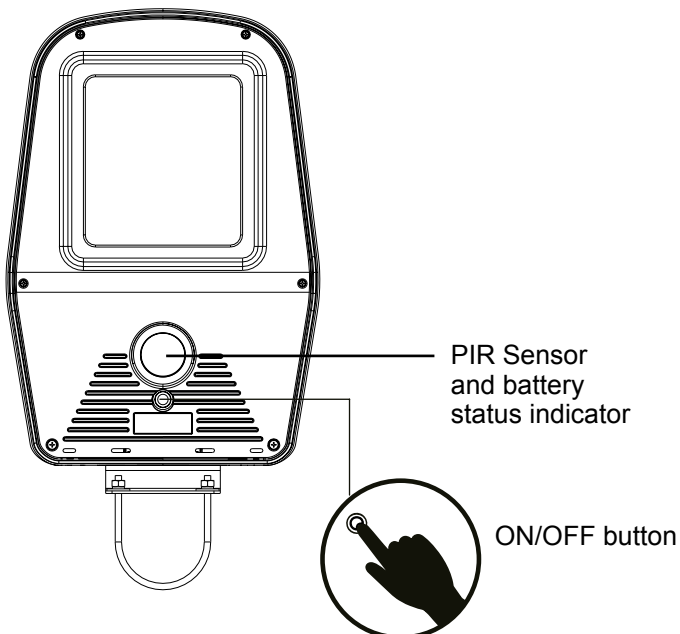

Supplied with:
1 x Solar floodlight
2 x U shaped brackets
1 x Remote control
(batteries not included)
- Fixings

Find a sunny location to install the floodlight.

2 installation methods:

A. Wall Mounted:

- ❶ Align the mounting bracket with the screws and tighten the screws.
- ❷ Drill 4 holes in wall and install using expansion screws.

B. Straight pole:

- ❶ Align the mounting bracket with the screws and tighten the screws.
- ❷ Use the U-shaped brackets to fix the lamp on the pole.
- ❸ The poles diameter should be $\Phi 60\text{mm}$.

Operating the floodlight:

- ❶ Press the On/OFF button for 1.5 seconds
- ❷ The battery indicator will show the battery status:
Green = >70%
Orange = 30-70%
Red = <30%

Operating the floodlight:

Insert 2 x AAA batteries (not supplied).