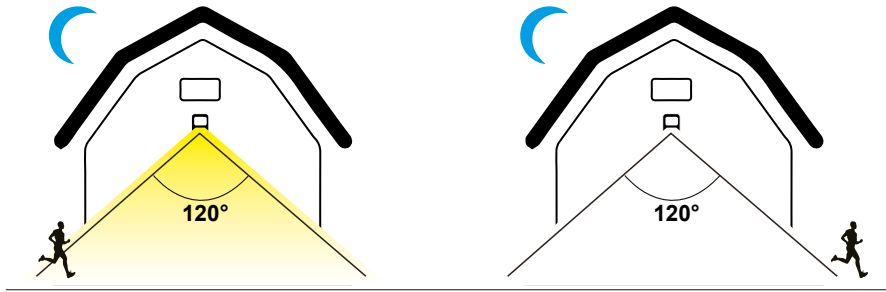

2 Light Modes

Sensor Mode:

Lamp automatically lights up at night and turns to 100% brightness when motion is detected in the range $\leq 8\text{mtrs}$, then dim to lower brightness after 60 seconds of no motion.