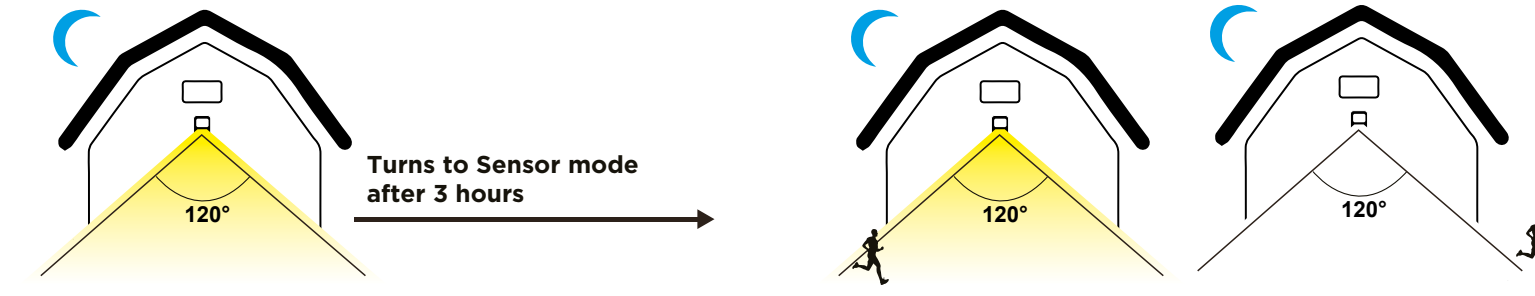

8 Metre
PIR Intruder Detector

Constant Mode:

Lamp automatically lights up at night and at 60% brightness for 3 hours, after the light turns to Sensor mode.

Features:

- Zero Running Costs
- Easy to install and easy to maintain
- Large floodlight beam up to 150m²
- Supplied with long 5 metre cable for semi-door/roof installations
- Digital PIR motion detection up to 8 metres
- Automatically turns ON/OFF dusk till dawn
- LiFePO4 large capacity battery, 2000+ cycles
- Superior Build Quality - Durable ABS + PC housing
- VO Fire proof and Anti Fading housing
- Installation height 2-3
- No 240V AC Mains connection required

Supplied with:

5m cable, remote control and fixings

	4800 Lumens
	Up to 150m² Flood beam
	Up to 60 hours
MODE	Adjustable sensor mode Constant Mode
	8 Metres, 120° Detection angle Lights up for 10 mins when activated
	12.5W 10V Mono-crystalline
	6000mAh 6.4V LifePO4 battery
	4-6hrs Charging time
	IP65
	-20°C - 60°C
	Wall mount Pole mounted
	1.84kg
CODE	NEXSUN-JUNIPER