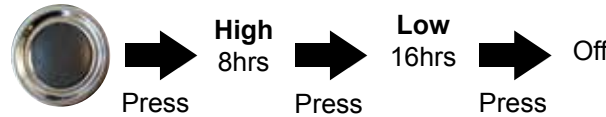

Battery charging Indicator

Digital battery display shows the % of battery capacity while being charged.

Operating:

Switch

Press the switch to turn the searchlight on and select the mode you require (High/low/flashing).