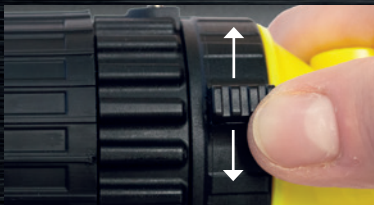

SIGMA ATEX Zoom Flashlight

Adjustable spot to flood zoom beam

ZONE 0

MINING APPROVED

Features:

- ATEX certificated Gas Zone 0
- Adjustable beam - Twist head for Spot to Flood beam making it ideal for both distance and close up work
- Rotate sliding switch between light modes
- Tough polycarbonate housing
- Rubberised head and grip for durability
- IP67 Rated
- Beam Lock
- Suitable for heavy industrial use
- Easy operation with gloved hand
- Safety release valve to remove hydrogen gases

Switch lock

Sliding beam mode

	Specification
	Spot: 83-235 Flood: 83-235 Flashing
	72-116 Metres 16-26 Metres
	11-36 Hours runtime
MODE	Spot: High/Low High/Low Flashing
	4 x AA batteries (not included)
	IP67
	184x52mm Ø
	250g