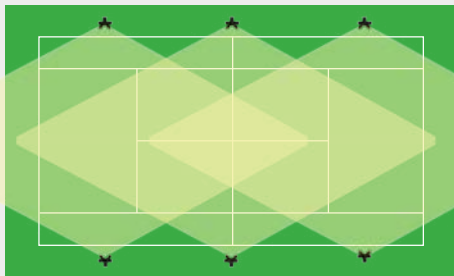

Rugby

Football

8 Kits

Cricket

Tennis

4 Kits

6 Kits

Netball

If you're not sure how many lights, you'll need...
Contact our friendly sales team to discuss your lighting requirements
Email: sales@nightsearcher.co.uk | Tel: 023 9238 9774