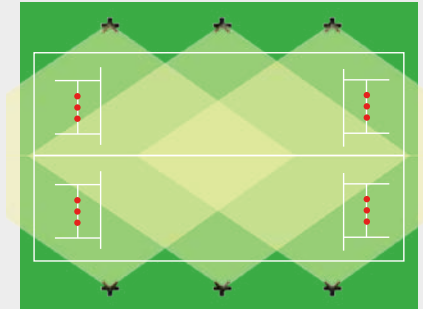

### Reflective legs:

Reflective tripod legs for safety

**Rugby**

Half rugby + football training pitch area **8 kits**, 60-40m area  
Full training pitch area **16 kits**

**Football**

**8 Kits**

**Cricket**

Twin nets **6 kits**  
Triple nets **8 kits**