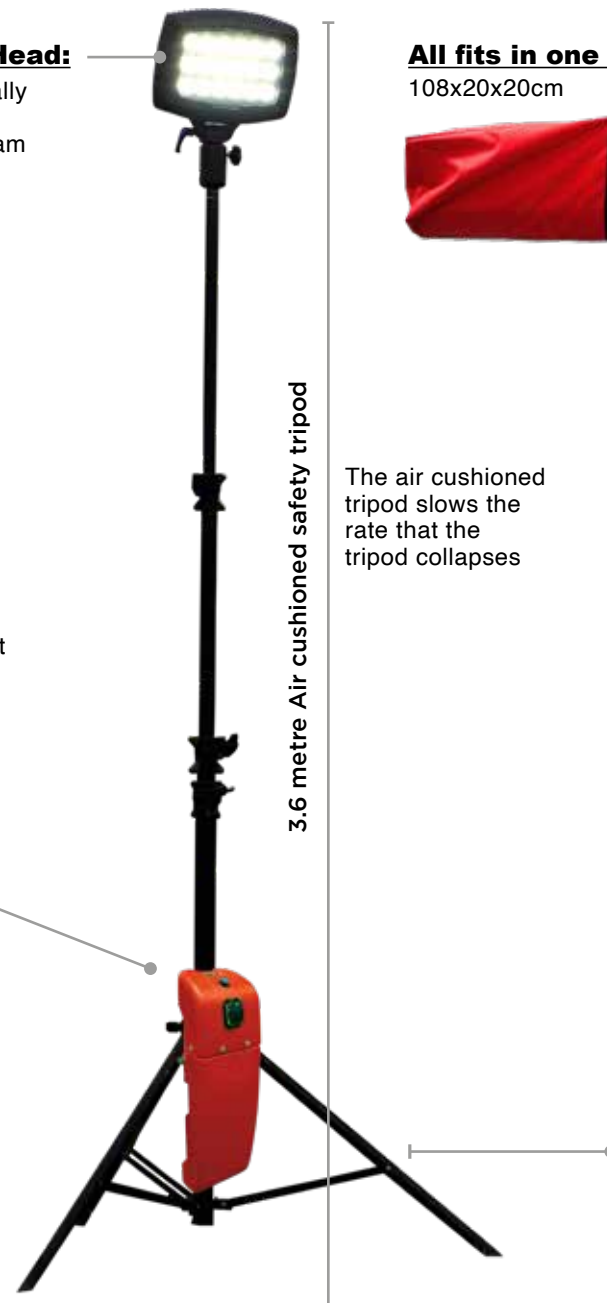

### 180° Tilting head

Adjustable head to achieve the best light angle

### IP65 Battery Pack:

- Flame retardant housing
- Swappable battery packs for longer running times
- Hook-on tripod bracket
- Durable polyethylene battery case

### Ground level light modes switch:

- On/Off mode switch Floodlight can be operated from ground level switch
- Battery status + charging indicator (Red/Amber/Green)

3.6 metre Air cushioned safety tripod